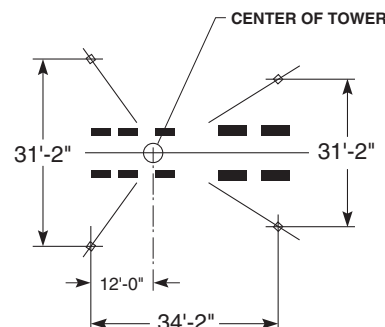

KVM 52

OUTRIGGER SPREAD

**WORKING RANGE
TRUCK MOUNTED
CONCRETE PUMPS**

**SCHWING
AMERICA INC.**
5900 CENTERVILLE ROAD
WHITE BEAR, MINNESOTA 55127