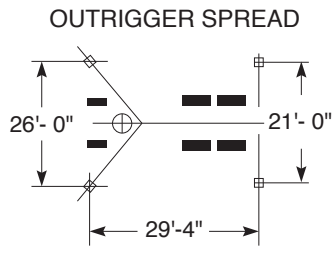

S 41SX

Minimum unfolding height

WORKING RANGE
TRUCK MOUNTED
CONCRETE PUMPS

5900 CENTERVILLE ROAD
WHITE BEAR, MINNESOTA 55127